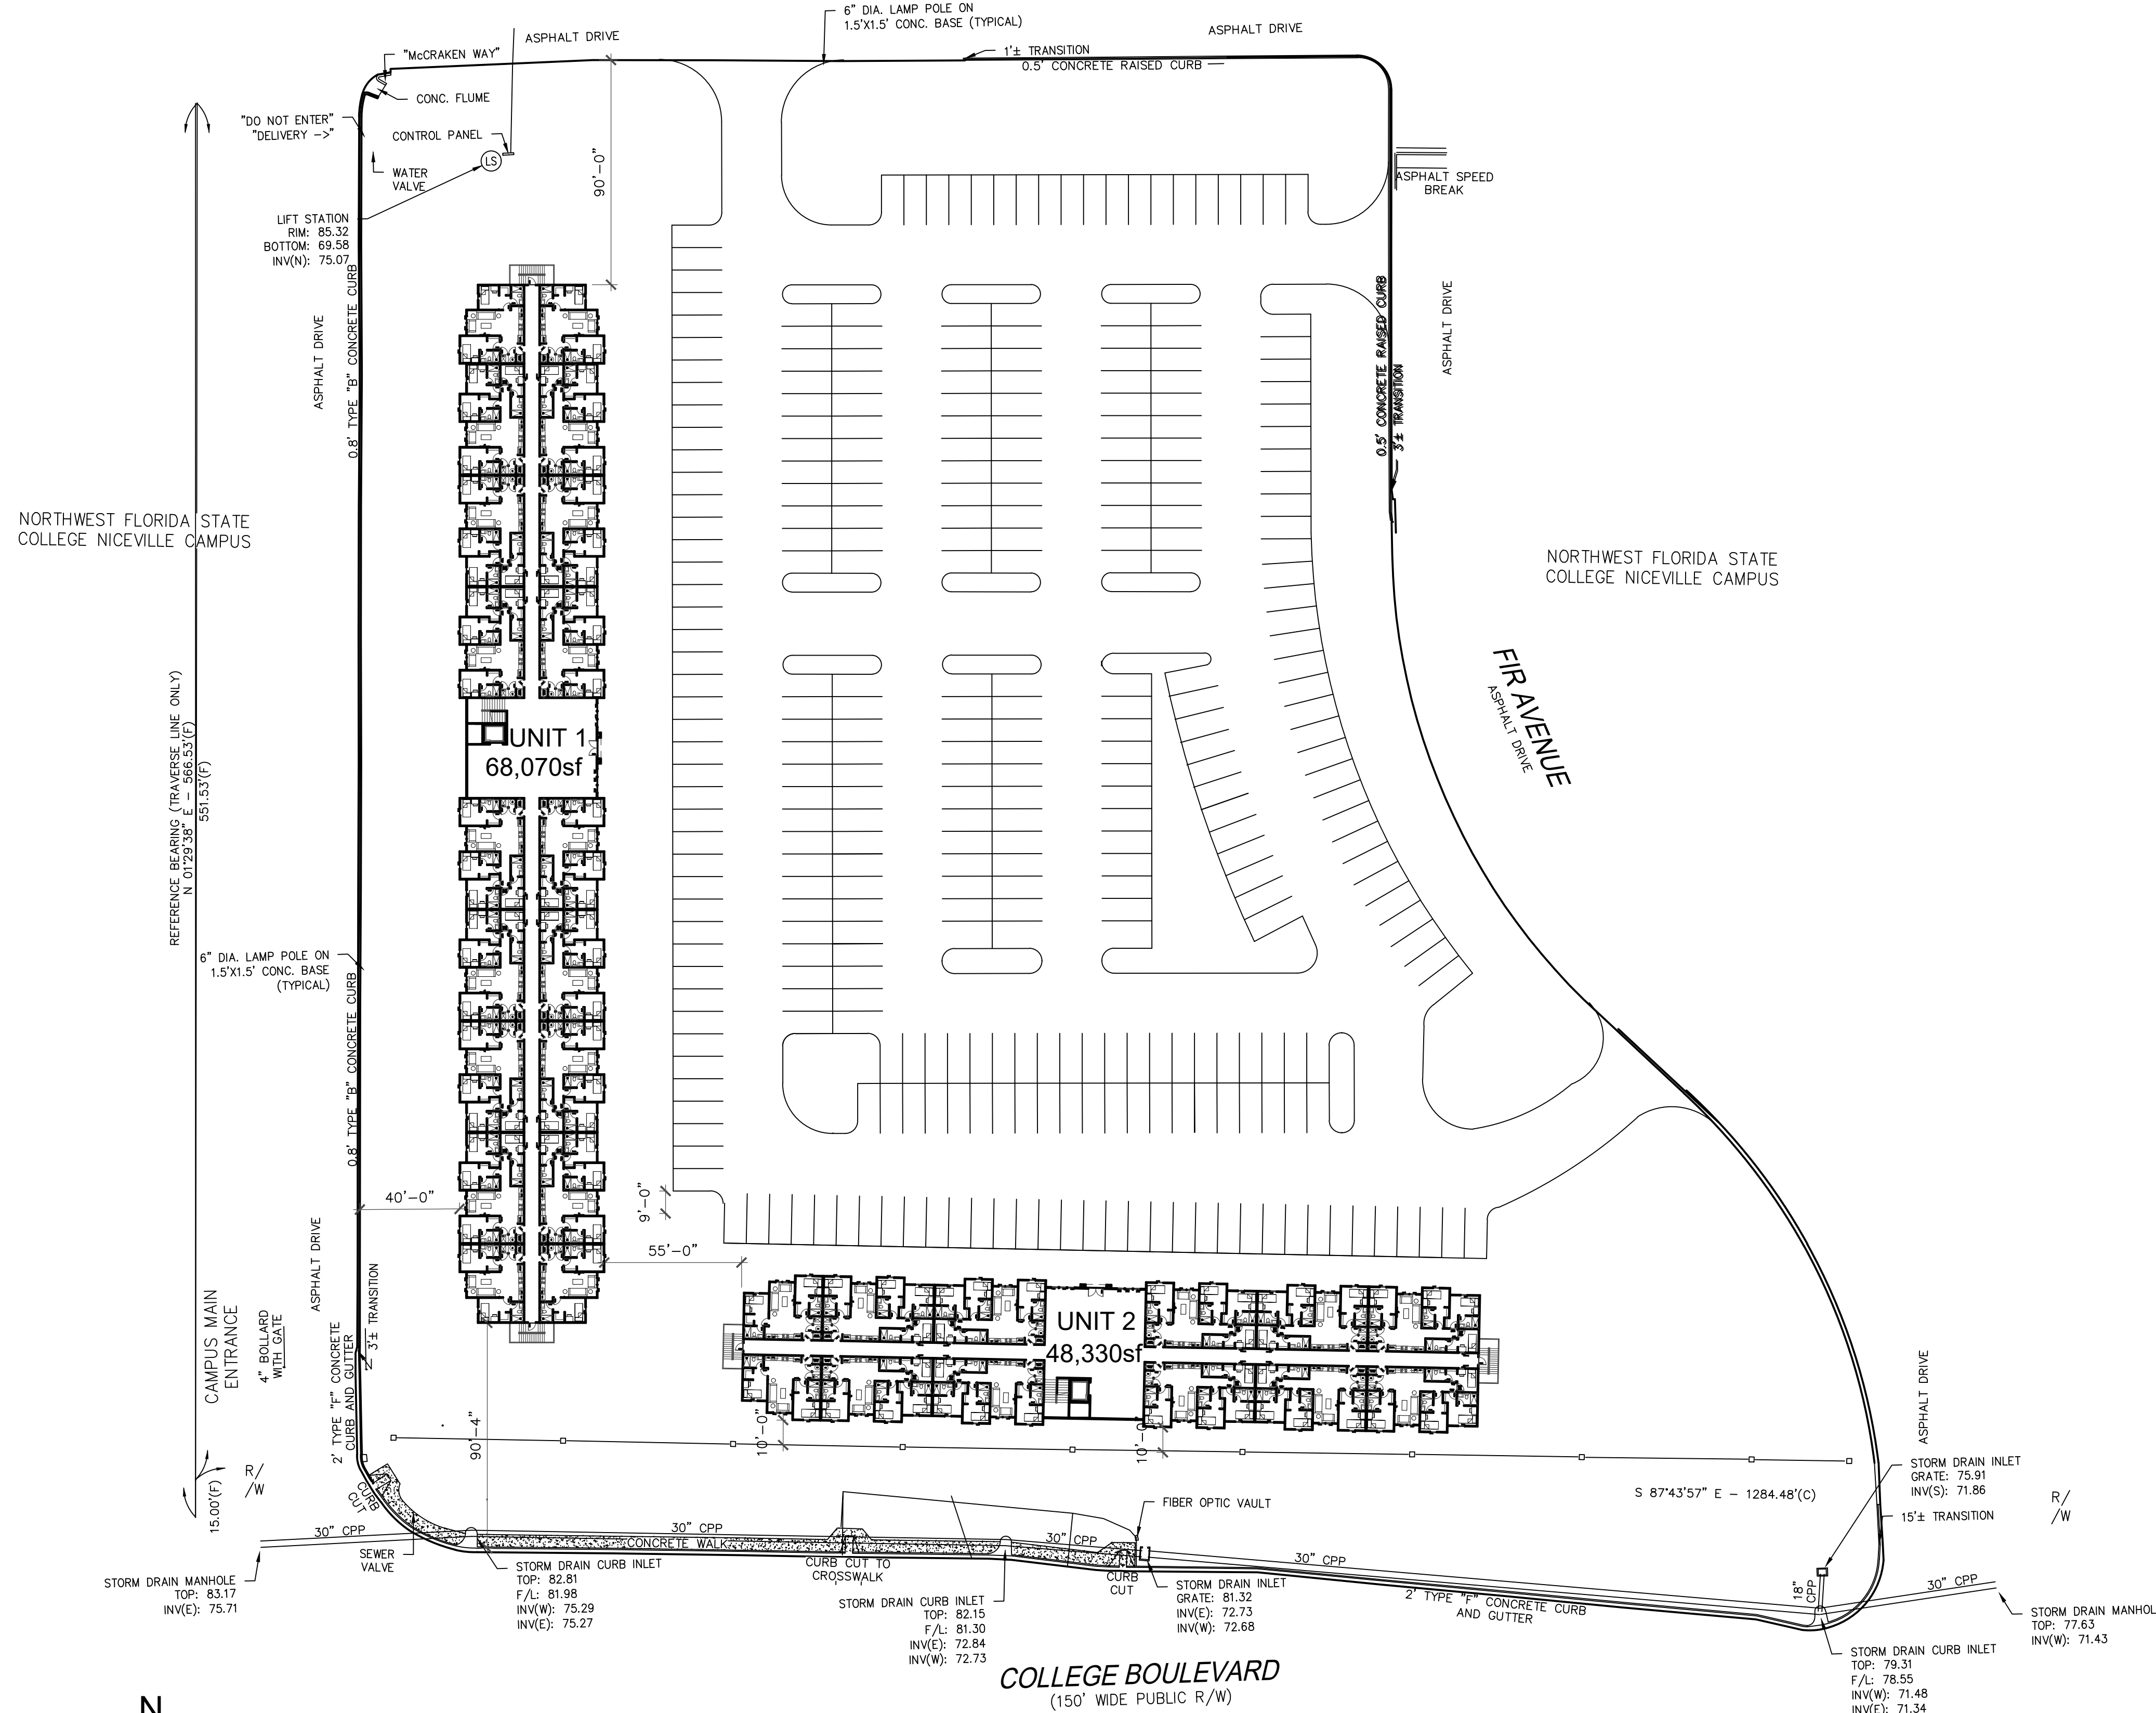

NORTHWEST FLORIDA STATE
COLLEGE NICEVILLE CAMPUS

McCRAKEN WAY

SITE PLAN: 326 BEDS

SCALE @ 1"=40'

PROPRIETARY RIGHTS CLAUSE: INFORMATION AND DATA CONTAINED ON THIS DRAWING IS CONFIDENTIAL AND SHALL NOT BE USED WITHOUT PRIOR WRITTEN PERMISSION BY ANY ENTITY NOT HAVING A CONTRACTUAL RELATIONSHIP WITH THE DESIGNER. THIS LEGEND SHALL BE MARKED ON ANY REPRODUCTIONS IN WHOLE OR IN PART. BART MILLER © COPYRIGHT 2008

SHEET NO.
A1