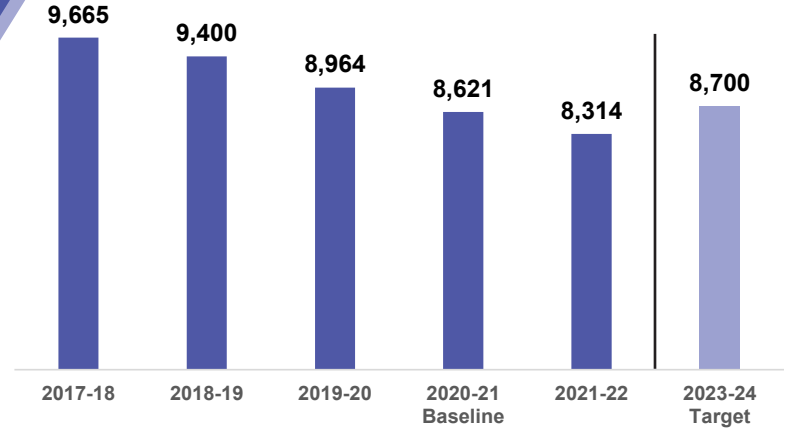

MOREHEAD STATE UNIVERSITY

Unmet Need

Time to Degree

Undergraduate Enrollment

Undergraduate Degrees & Credentials

6-Year Graduation Rate

Retention Rate

Graduate Degrees & Credentials