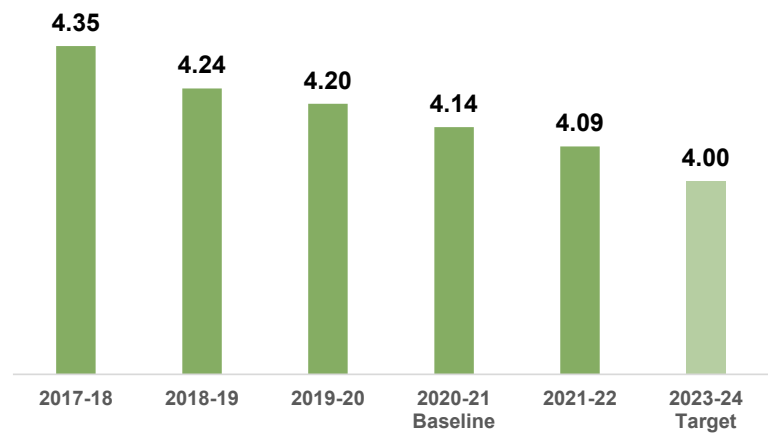

MOREHEAD STATE UNIVERSITY

Unmet Need

Time to Degree

Undergraduate Enrollment

Undergraduate Degrees & Credentials

6-Year Graduation Rate

Retention Rate

Graduate Degrees & Credentials