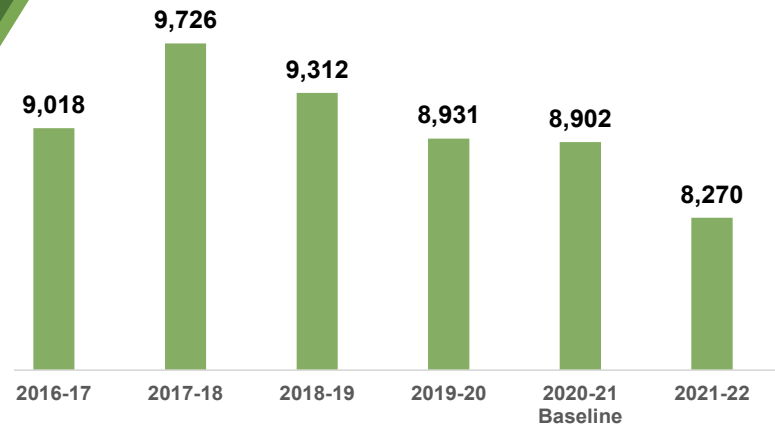

MOREHEAD STATE UNIVERSITY

Unmet Need

Time to Degree

Undergraduate Enrollment

Undergraduate Degrees & Credentials

6-Year Graduation Rate

Retention Rate

Graduate Degrees & Credentials