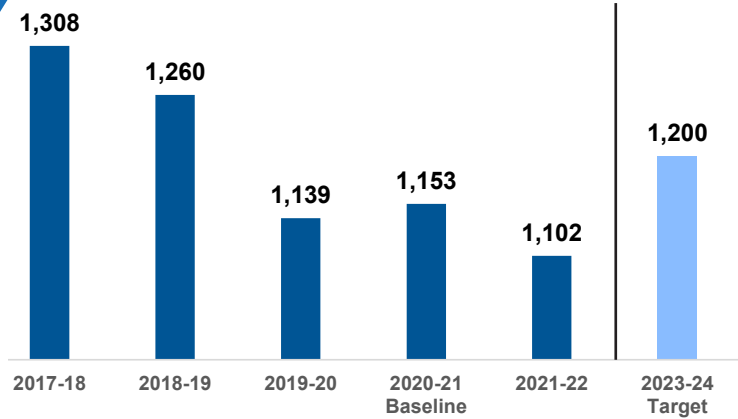

MOREHEAD STATE UNIVERSITY

Unmet Need

Time to Degree

Undergraduate Enrollment

Undergraduate Degrees & Credentials

6-Year Graduation Rate

Retention Rate

Graduate Degrees & Credentials