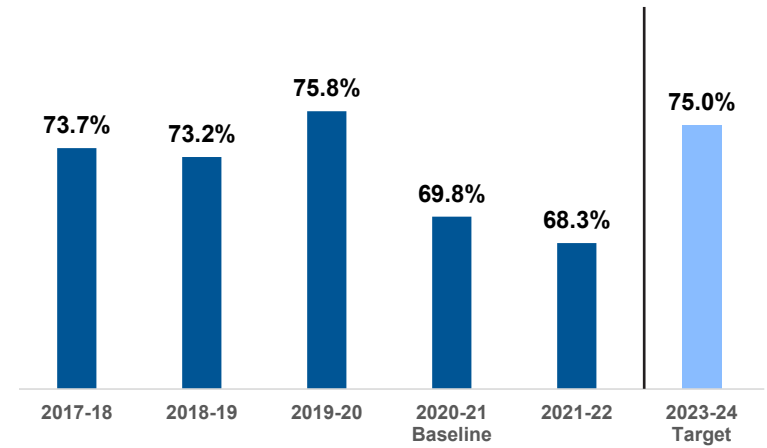

MOREHEAD STATE UNIVERSITY

Unmet Need

Time to Degree

Undergraduate Enrollment

Undergraduate Degrees & Credentials

6-Year Graduation Rate

Retention Rate

Graduate Degrees & Credentials