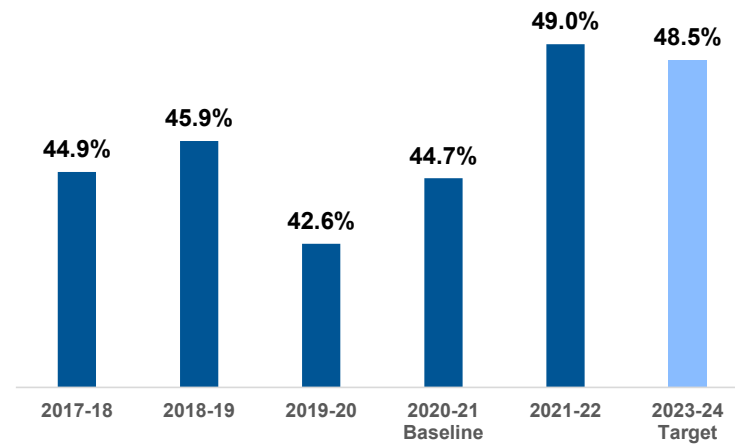

MOREHEAD STATE UNIVERSITY

Unmet Need

Time to Degree

Undergraduate Enrollment

Undergraduate Degrees & Credentials

6-Year Graduation Rate

Retention Rate

Graduate Degrees & Credentials