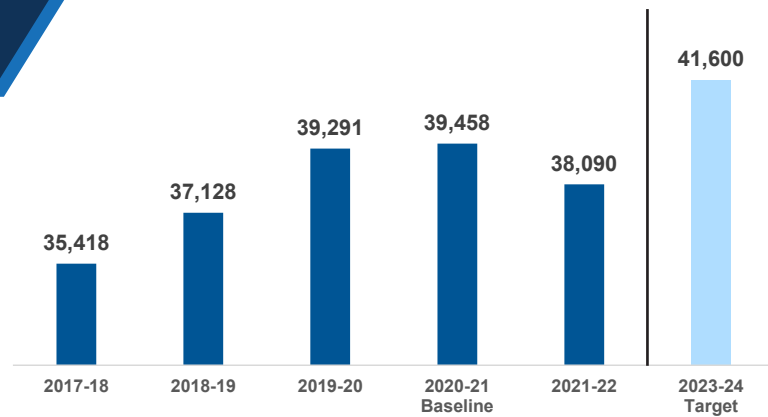

KENTUCKY COMMUNICAL AND TECHNICAL COLLEGE SYSTEM (KCTCS)

Unmet Need

Time to Degree

Undergraduate Enrollment

Undergraduate Degrees & Credentials

3-Year Graduation Rate

Retention Rate

Transfer Rate