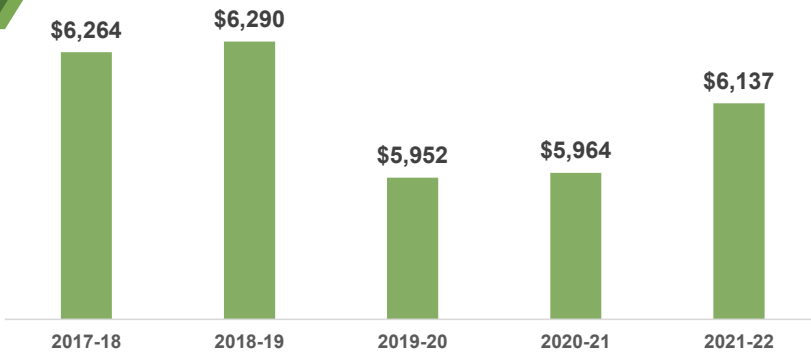

KENTUCKY COMMUNICAL AND TECHNICAL COLLEGE SYSTEM (KCTCS)

Unmet Need

Time to Degree

Undergraduate Enrollment

Undergraduate Degrees & Credentials

3-Year Graduation Rate

Retention Rate

Transfer Rate