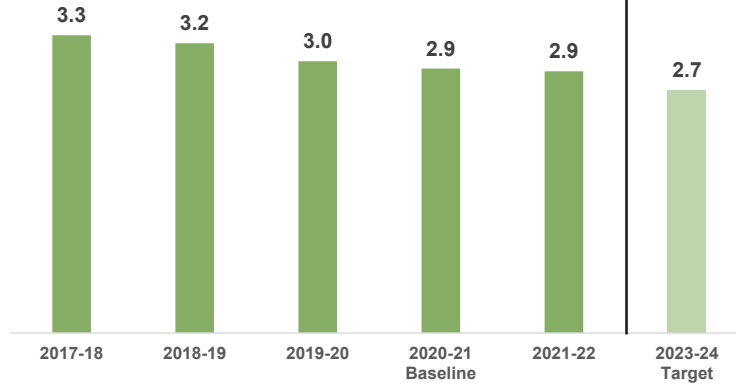

KENTUCKY COMMUNICAL AND TECHNICAL COLLEGE SYSTEM (KCTCS)

Unmet Need

Time to Degree

Undergraduate Enrollment

Undergraduate Degrees & Credentials

3-Year Graduation Rate

Retention Rate

Transfer Rate