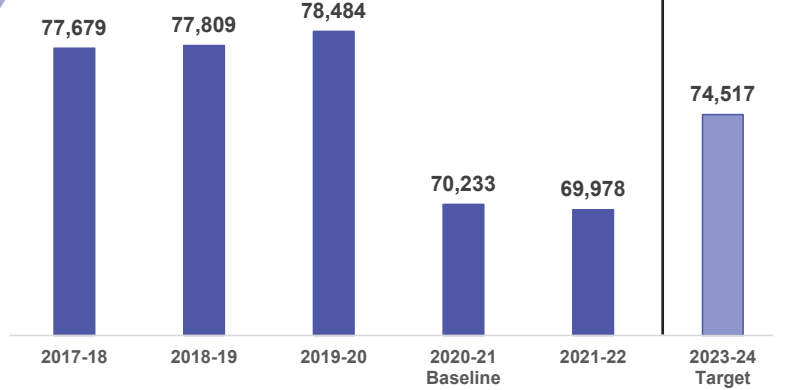

KENTUCKY COMMUNICAL AND TECHNICAL COLLEGE SYSTEM (KCTCS)

Unmet Need

Time to Degree

Undergraduate Enrollment

Undergraduate Degrees & Credentials

3-Year Graduation Rate

Retention Rate

Transfer Rate